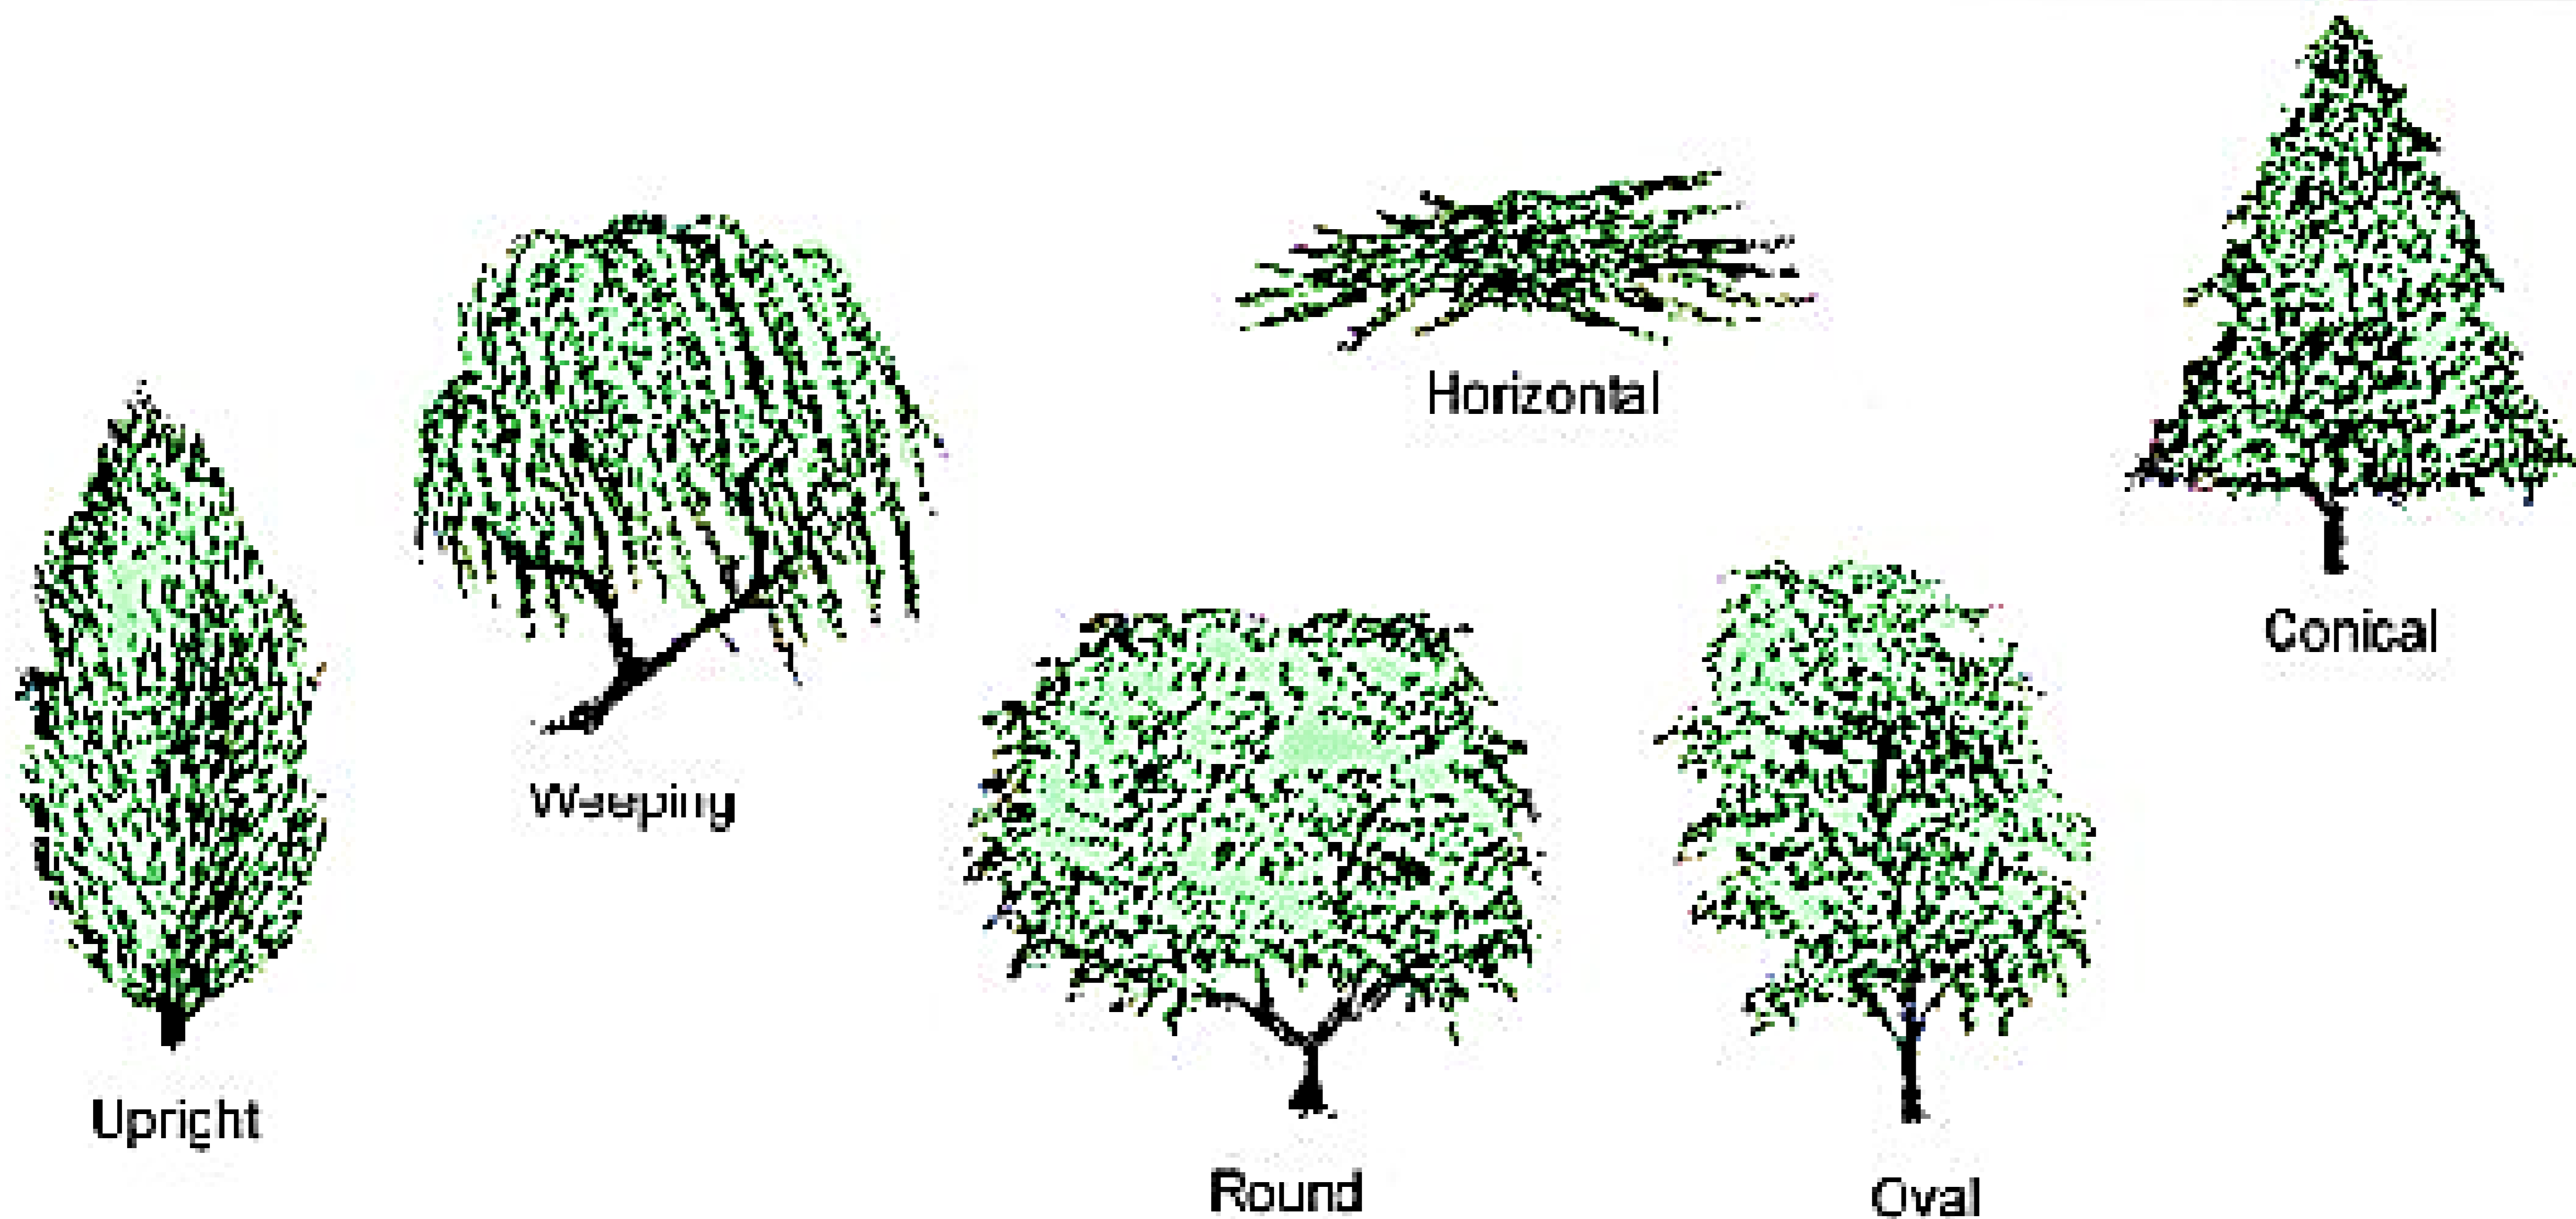

The Landscape
Architecture Station

کانال تخصصی ایستگاه منظر

@istgahemanzar
@istgahemanzar_arshad

The Landscape
Architecture Station

کانال تخصصی ایستگاه منظر

@istgahemanzar
@istgahe_manzar_arshad

Form

- Form is the two or three-dimensional shape and structure of an object or space.
 - Whether it is two or three dimensional, form is line surrounding mass.
- Most deciduous trees and shrubs have a rounded form.
 - A conical form is characteristic of many evergreen trees.
 - Evergreen shrubs have more of a horizontal form.